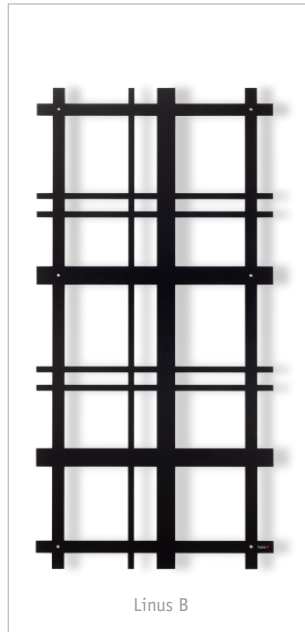

## Linus

FLORA 2011

FLORA 

With its straight lines and rectangular areas, Linus is the modern interpretation of the classic trellis. The different sizes allow you to cover both large and small areas, and the open ends ensure a harmonious transition when grids are positioned next to each other. Linus is available in three designs - basically they are the same, yet at the same time an individual interpretation of classic modernity.

## Linus A

FLORA 2011

FLORA 

With its straight lines and rectangular areas, Linus is the modern interpretation of the classic trellis. The different sizes allow you to cover both large and small areas, and the open ends ensure a harmonious transition when grids are positioned next to each other. Linus is available in three designs - basically they are the same, yet at the same time an individual interpretation of classic modernity.