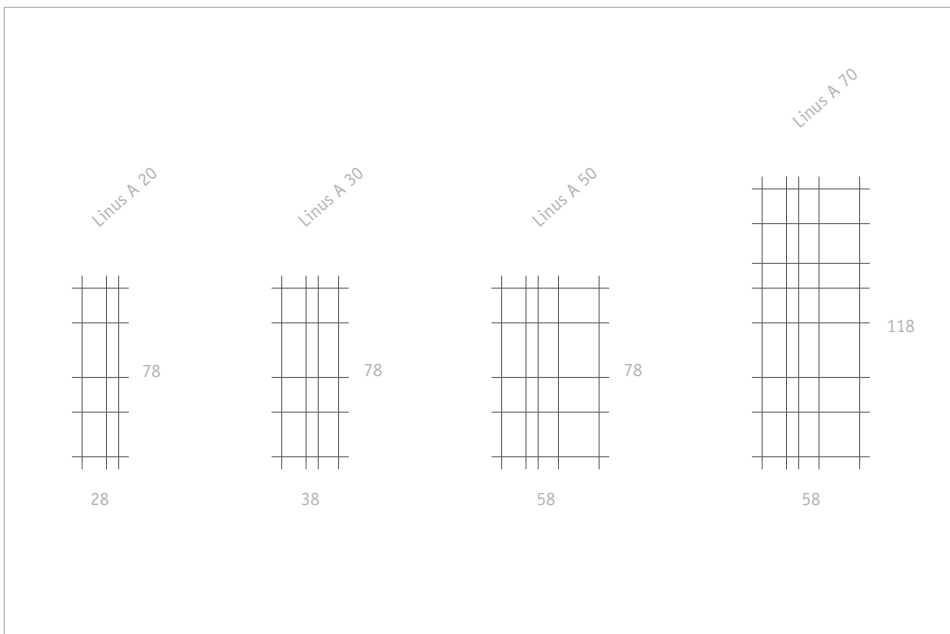

## Linus

FLORA 2011

FLORA 

With its straight lines and rectangular areas, Linus is the modern interpretation of the classic trellis. The different sizes allow you to cover both large and small areas, and the open ends ensure a harmonious transition when grids are positioned next to each other. Linus is available in three designs - basically they are the same, yet at the same time an individual interpretation of classic modernity.

## Linus A

FLORA 2011

FLORA 

With its straight lines and rectangular areas, Linus is the modern interpretation of the classic trellis. The different sizes allow you to cover both large and small areas, and the open ends ensure a harmonious transition when grids are positioned next to each other. Linus is available in three designs - basically they are the same, yet at the same time an individual interpretation of classic modernity.

# Linus A

FLORA 2011

With its straight lines and rectangular areas, Linus is the modern interpretation of the classic trellis. The different sizes allow you to cover both large and small areas, and the open ends ensure a harmonious transition when grids are positioned next to each other. Linus is available in three designs - basically they are the same, yet at the same time an individual interpretation of classic modernity.