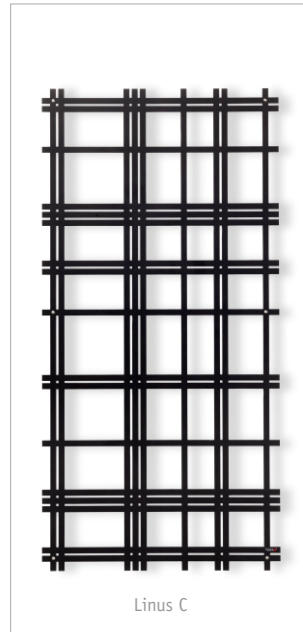

## Linus

FLORA 2011

FLORA 

With its straight lines and rectangular areas, Linus is the modern interpretation of the classic trellis. The different sizes allow you to cover both large and small areas, and the open ends ensure a harmonious transition when grids are positioned next to each other. Linus is available in three designs - basically they are the same, yet at the same time an individual interpretation of classic modernity.

## Linus A

FLORA 2011

FLORA 

With its straight lines and rectangular areas, Linus is the modern interpretation of the classic trellis. The different sizes allow you to cover both large and small areas, and the open ends ensure a harmonious transition when grids are positioned next to each other. Linus is available in three designs - basically they are the same, yet at the same time an individual interpretation of classic modernity.

# Linus A

FLORA 2011

With its straight lines and rectangular areas, Linus is the modern interpretation of the classic trellis. The different sizes allow you to cover both large and small areas, and the open ends ensure a harmonious transition when grids are positioned next to each other. Linus is available in three designs - basically they are the same, yet at the same time an individual interpretation of classic modernity.