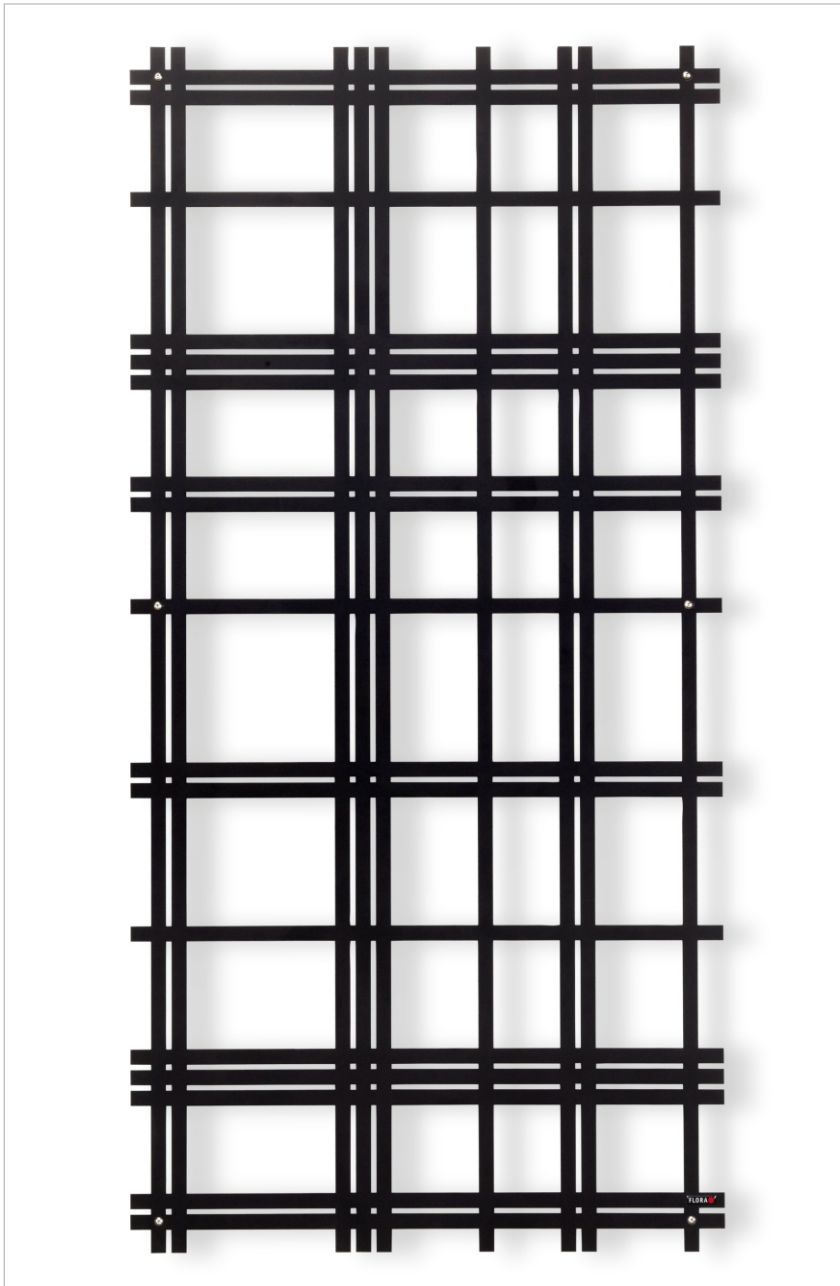

## Linus

FLORA 2011

FLORA 

With its straight lines and rectangular areas, Linus is the modern interpretation of the classic trellis. The different sizes allow you to cover both large and small areas, and the open ends ensure a harmonious transition when grids are positioned next to each other. Linus is available in three designs - basically they are the same, yet at the same time an individual interpretation of classic modernity.

## Linus A

FLORA 2011

FLORA 

With its straight lines and rectangular areas, Linus is the modern interpretation of the classic trellis. The different sizes allow you to cover both large and small areas, and the open ends ensure a harmonious transition when grids are positioned next to each other. Linus is available in three designs - basically they are the same, yet at the same time an individual interpretation of classic modernity.

# FLORA

With its straight lines and rectangular areas, Linus is the modern interpretation of the classic trellis. The different sizes allow you to cover both large and small areas, and the open ends ensure a harmonious transition when grids are positioned next to each other. Linus is available in three designs - basically they are the same, yet at the same time an individual interpretation of classic modernity.

## Linus C

FLORA 2011

FLORA 

With its straight lines and rectangular areas, Linus is the modern interpretation of the classic trellis. The different sizes allow you to cover both large and small areas, and the open ends ensure a harmonious transition when grids are positioned next to each other. Linus is available in three designs - basically they are the same, yet at the same time an individual interpretation of classic modernity.