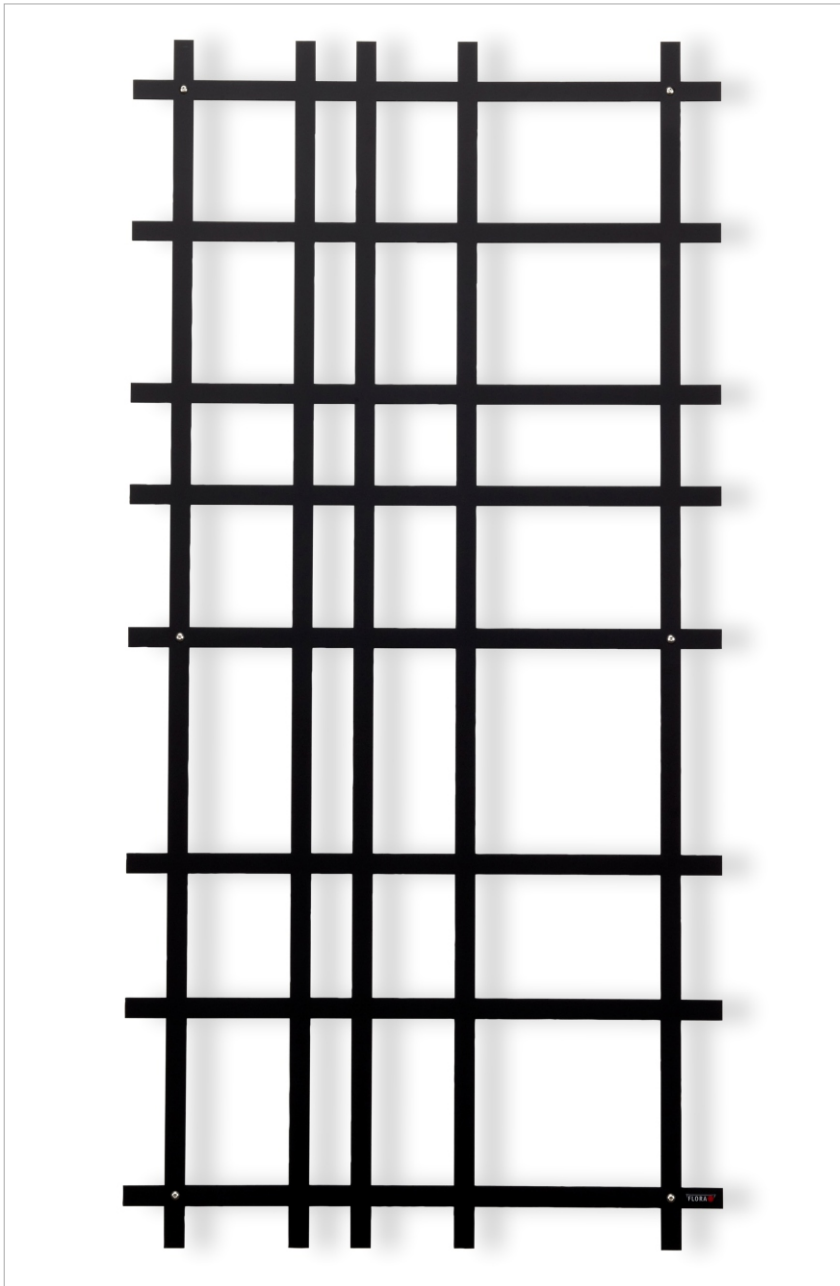

## Linus

FLORA 2011

FLORA 

With its straight lines and rectangular areas, Linus is the modern interpretation of the classic trellis. The different sizes allow you to cover both large and small areas, and the open ends ensure a harmonious transition when grids are positioned next to each other. Linus is available in three designs - basically they are the same, yet at the same time an individual interpretation of classic modernity.

## Linus A

FLORA 2011

FLORA 

With its straight lines and rectangular areas, Linus is the modern interpretation of the classic trellis. The different sizes allow you to cover both large and small areas, and the open ends ensure a harmonious transition when grids are positioned next to each other. Linus is available in three designs - basically they are the same, yet at the same time an individual interpretation of classic modernity.

# Linus A

FLORA 2011

With its straight lines and rectangular areas, Linus is the modern interpretation of the classic trellis. The different sizes allow you to cover both large and small areas, and the open ends ensure a harmonious transition when grids are positioned next to each other. Linus is available in three designs - basically they are the same, yet at the same time an individual interpretation of classic modernity.

## Linus B

FLORA 2011

FLORA 

With its straight lines and rectangular areas, Linus is the modern interpretation of the classic trellis. The different sizes allow you to cover both large and small areas, and the open ends ensure a harmonious transition when grids are positioned next to each other. Linus is available in three designs - basically they are the same, yet at the same time an individual interpretation of classic modernity.