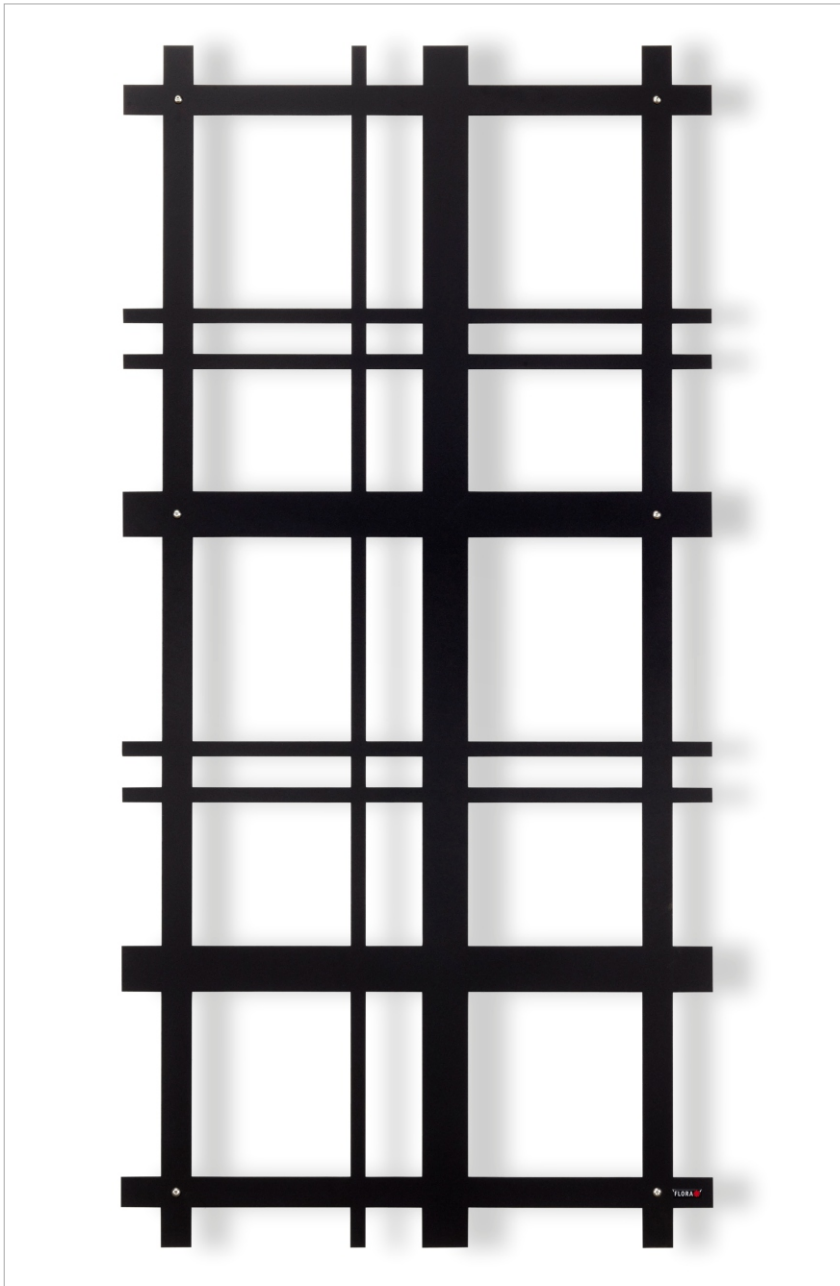

## Linus

FLORA 2011

FLORA 

With its straight lines and rectangular areas, Linus is the modern interpretation of the classic trellis. The different sizes allow you to cover both large and small areas, and the open ends ensure a harmonious transition when grids are positioned next to each other. Linus is available in three designs - basically they are the same, yet at the same time an individual interpretation of classic modernity.

## Linus A

FLORA 2011

FLORA 

With its straight lines and rectangular areas, Linus is the modern interpretation of the classic trellis. The different sizes allow you to cover both large and small areas, and the open ends ensure a harmonious transition when grids are positioned next to each other. Linus is available in three designs - basically they are the same, yet at the same time an individual interpretation of classic modernity.

# Linus A

FLORA 2011

With its straight lines and rectangular areas, Linus is the modern interpretation of the classic trellis. The different sizes allow you to cover both large and small areas, and the open ends ensure a harmonious transition when grids are positioned next to each other. Linus is available in three designs - basically they are the same, yet at the same time an individual interpretation of classic modernity.

## Linus B

FLORA 2011

FLORA 

With its straight lines and rectangular areas, Linus is the modern interpretation of the classic trellis. The different sizes allow you to cover both large and small areas, and the open ends ensure a harmonious transition when grids are positioned next to each other. Linus is available in three designs - basically they are the same, yet at the same time an individual interpretation of classic modernity.