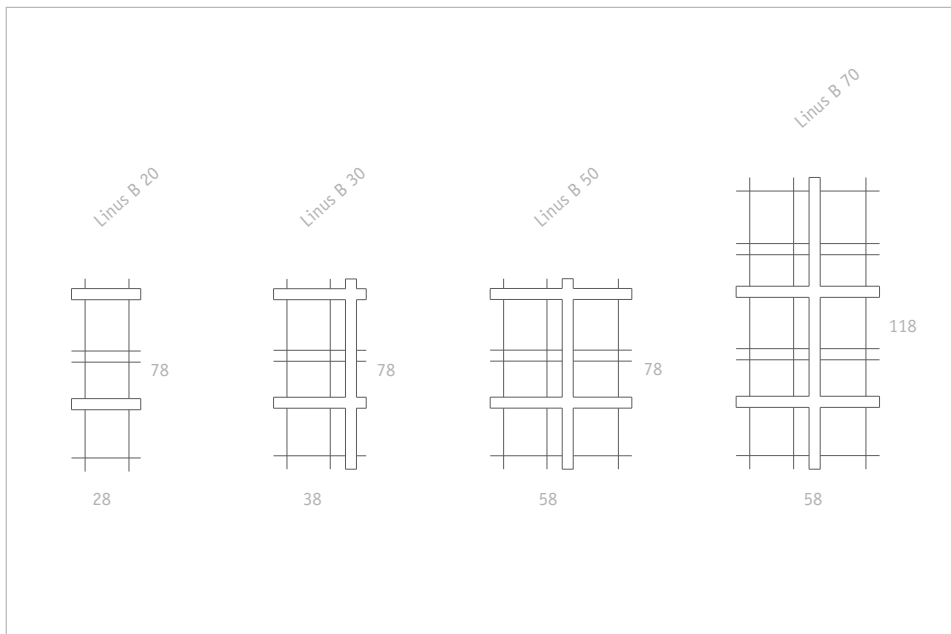

Art trellis, zinc plated sheet metal, powder coated black, with assembly kit

Linus B	Weight
Linus 20	1,1 kg
Linus 30	1,5 kg
Linus 50	2,0 kg
Linus 70	3,1 kg

FLORA Wilh. Förster
GmbH & Co. KG

Schmidtsiepen 3
58553 Halver
Germany

Phone +49 (0)2353 9117-0
Fax +49 (0)2353 9117-17
E-Mail info@flora-online.de
Internet www.flora-online.de