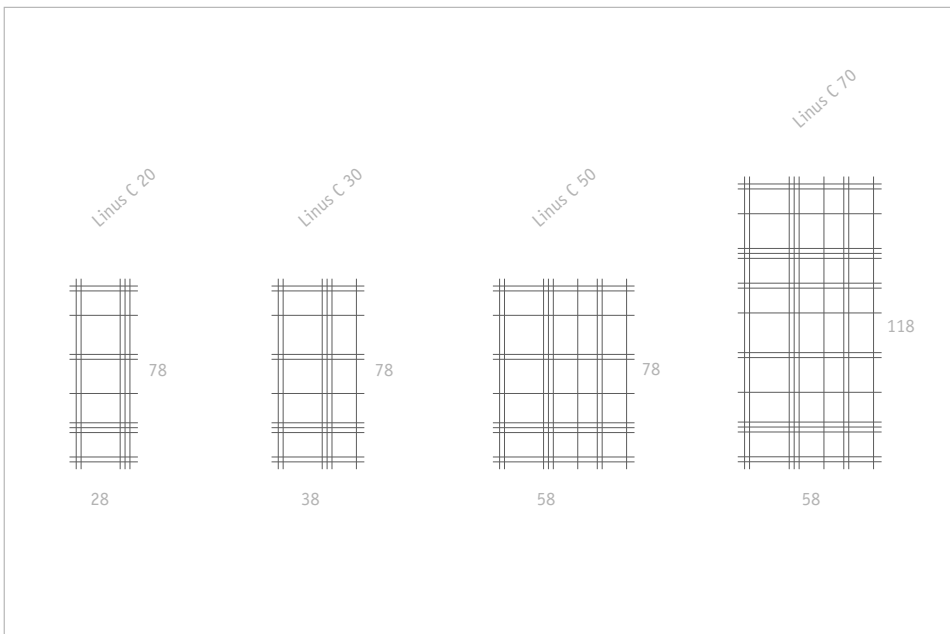

## Linus C

FLORA 2011

FLORA 

With its straight lines and rectangular areas, Linus is the modern interpretation of the classic trellis. The different sizes allow you to cover both large and small areas, and the open ends ensure a harmonious transition when grids are positioned next to each other. Linus is available in three designs - basically they are the same, yet at the same time an individual interpretation of classic modernity.

With its straight lines and rectangular areas, Linus is the modern interpretation of the classic trellis. The different sizes allow you to cover both large and small areas, and the open ends ensure a harmonious transition when grids are positioned next to each other. Linus is available in three designs - basically they are the same, yet at the same time an individual interpretation of classic modernity.