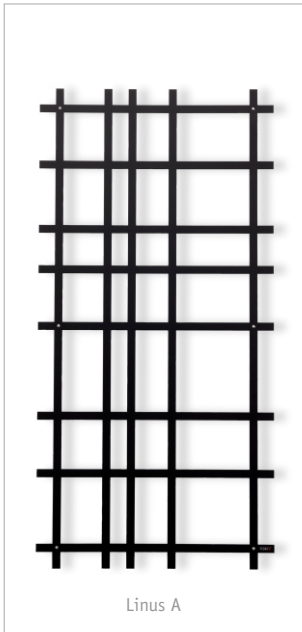

## Linus

FLORA 2011

FLORA 

With its straight lines and rectangular areas, Linus is the modern interpretation of the classic trellis. The different sizes allow you to cover both large and small areas, and the open ends ensure a harmonious transition when grids are positioned next to each other. Linus is available in three designs - basically they are the same, yet at the same time an individual interpretation of classic modernity.

## Linus A

FLORA 2011

FLORA 

With its straight lines and rectangular areas, Linus is the modern interpretation of the classic trellis. The different sizes allow you to cover both large and small areas, and the open ends ensure a harmonious transition when grids are positioned next to each other. Linus is available in three designs - basically they are the same, yet at the same time an individual interpretation of classic modernity.