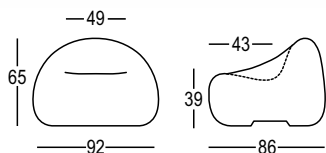

GUMBALL ARMCHAIR

DESIGN
ALBERTO BROGLIATO
2009

Versione **light** /
Light version

Material: Polietilene / *Polyethylene*

Gross Weight:

Art. 6246, 6546 - Kg 17,5

Art. 6243 - Kg 22,5

Use: **INDOOR / OUTDOOR**